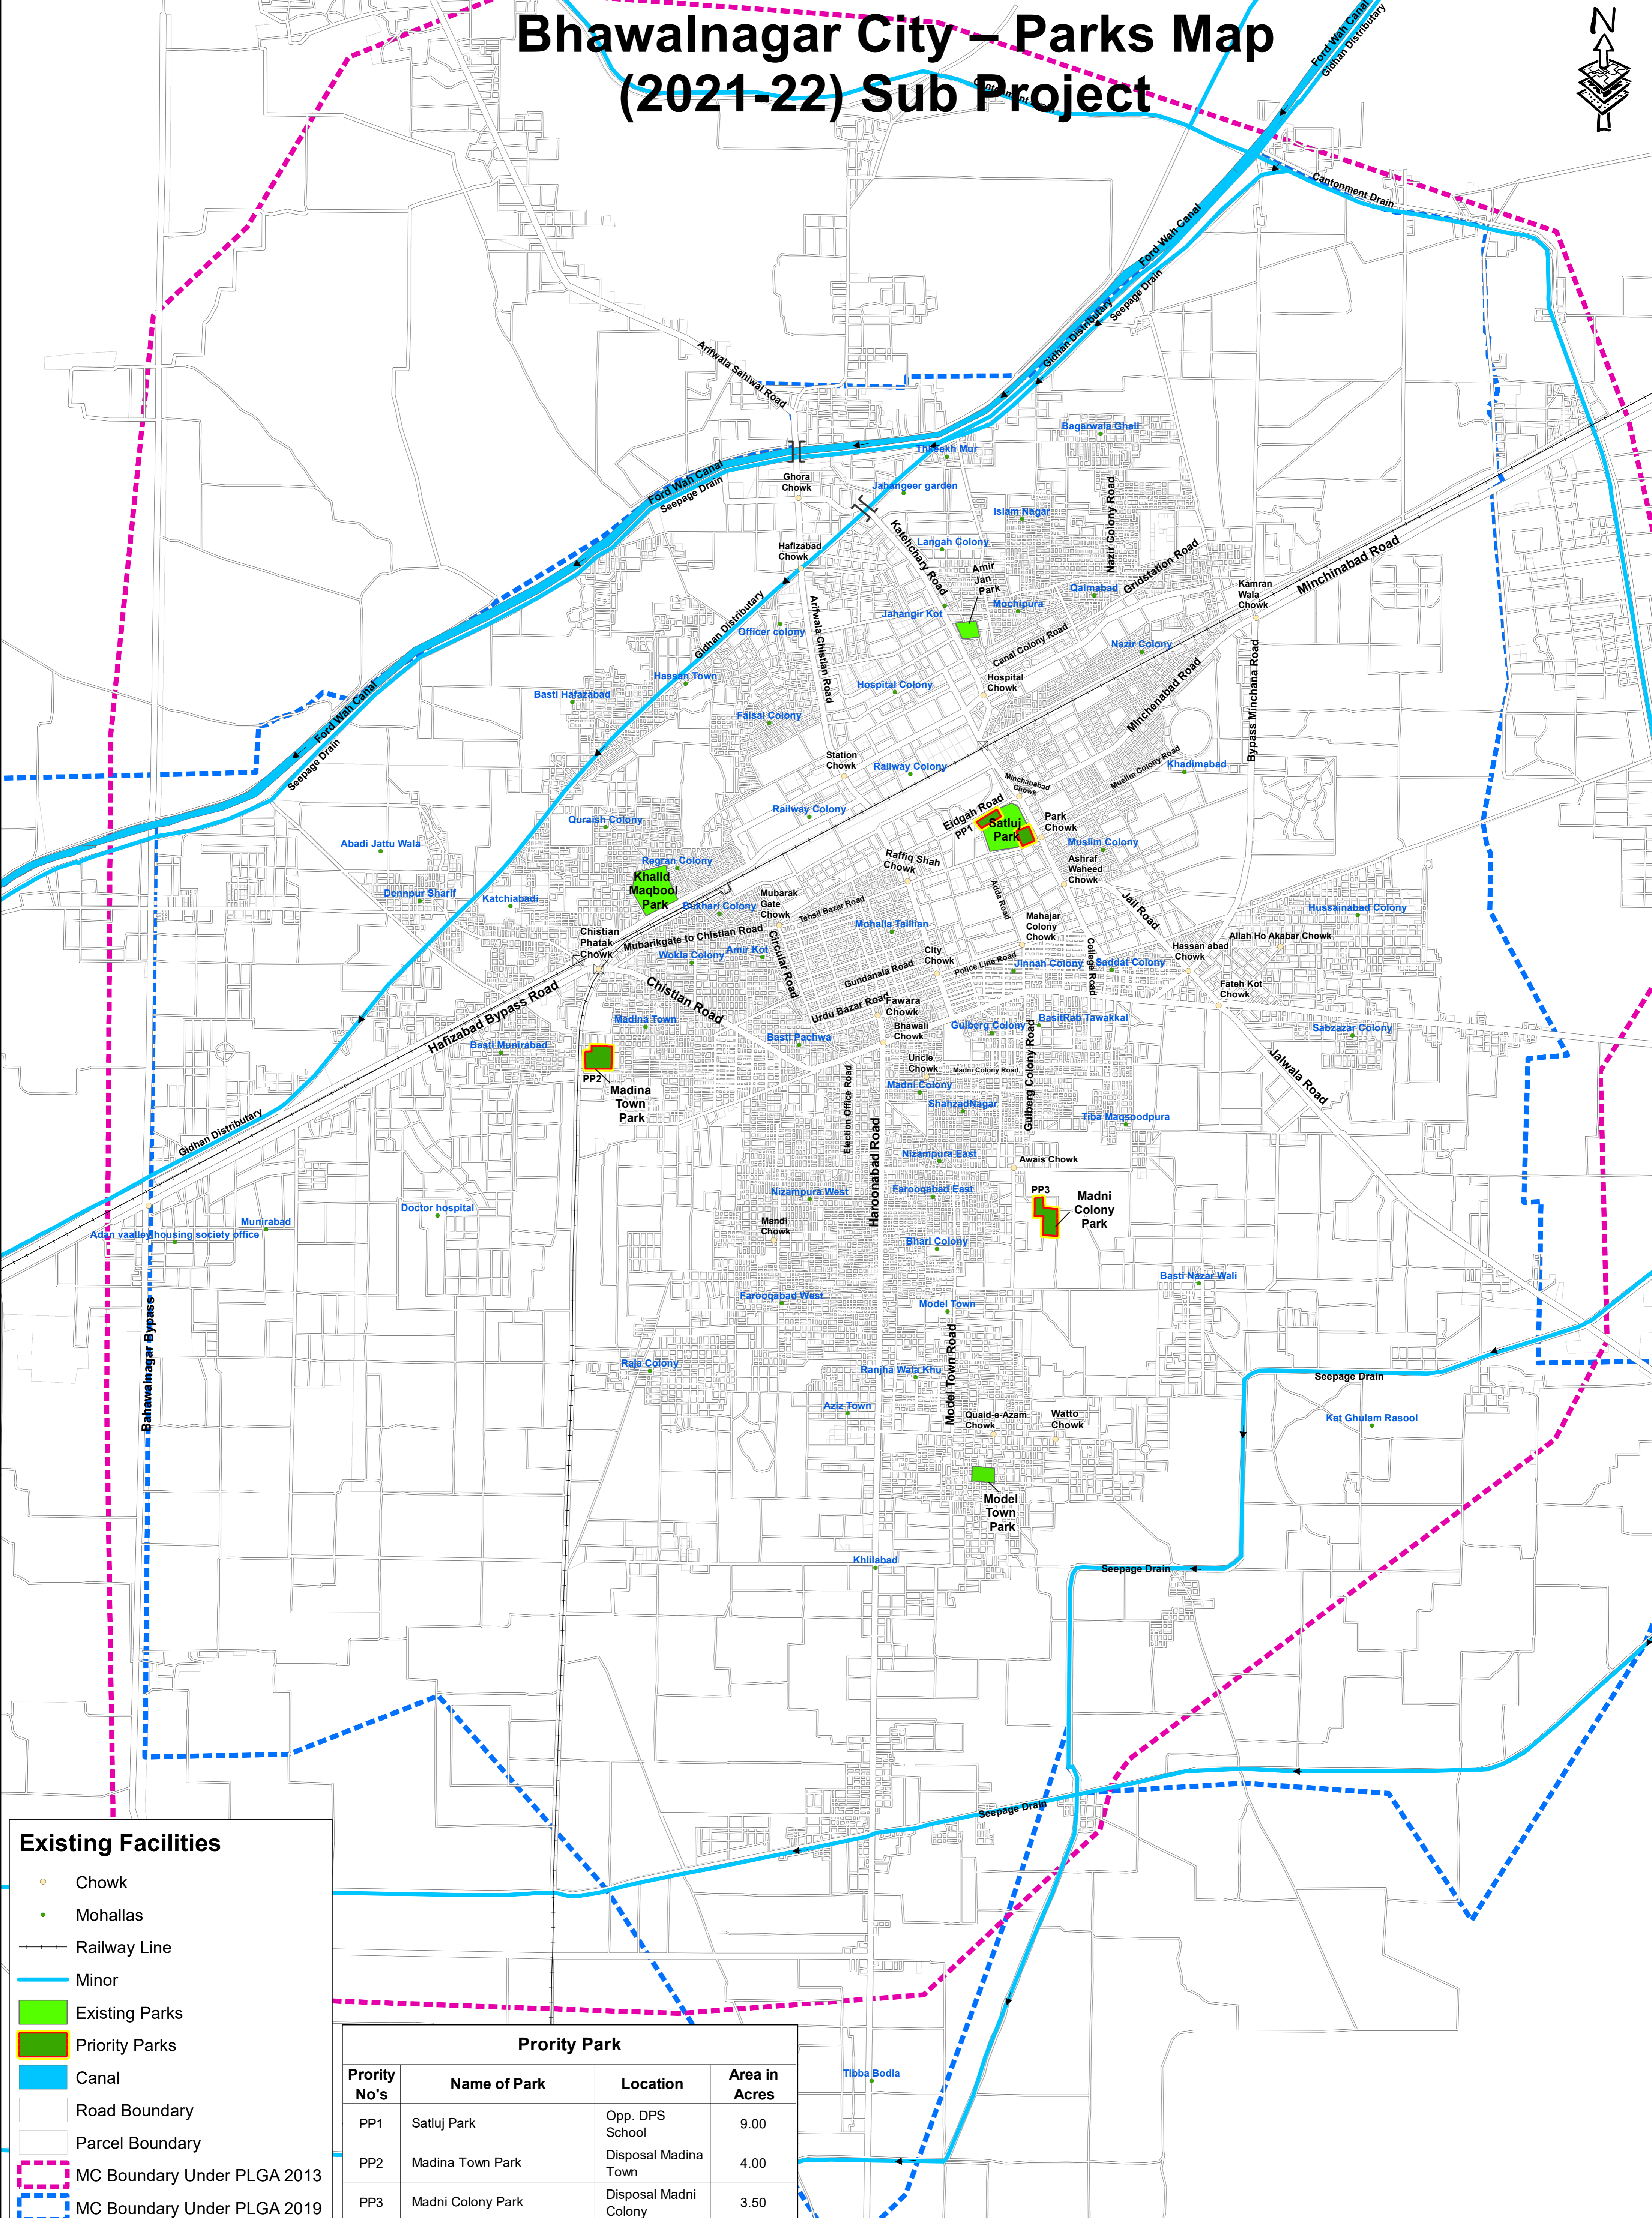

# Bhawalnagar City – Parks Map (2021-22) Sub Project

**Existing Facilities**

- Chowk
- Mohallas
- +— Railway Line
- Minor
- Existing Parks
- Priority Parks
- Canal
- Road Boundary
- Parcel Boundary
- MC Boundary Under PLGA 2013
- MC Boundary Under PLGA 2019

Priority Park			
Priority No's	Name of Park	Location	Area in Acres
PP1	Satluj Park	Opp. DPS School	9.00
PP2	Madina Town Park	Disposal Madina Town	4.00
PP3	Madni Colony Park	Disposal Madni Colony	3.50