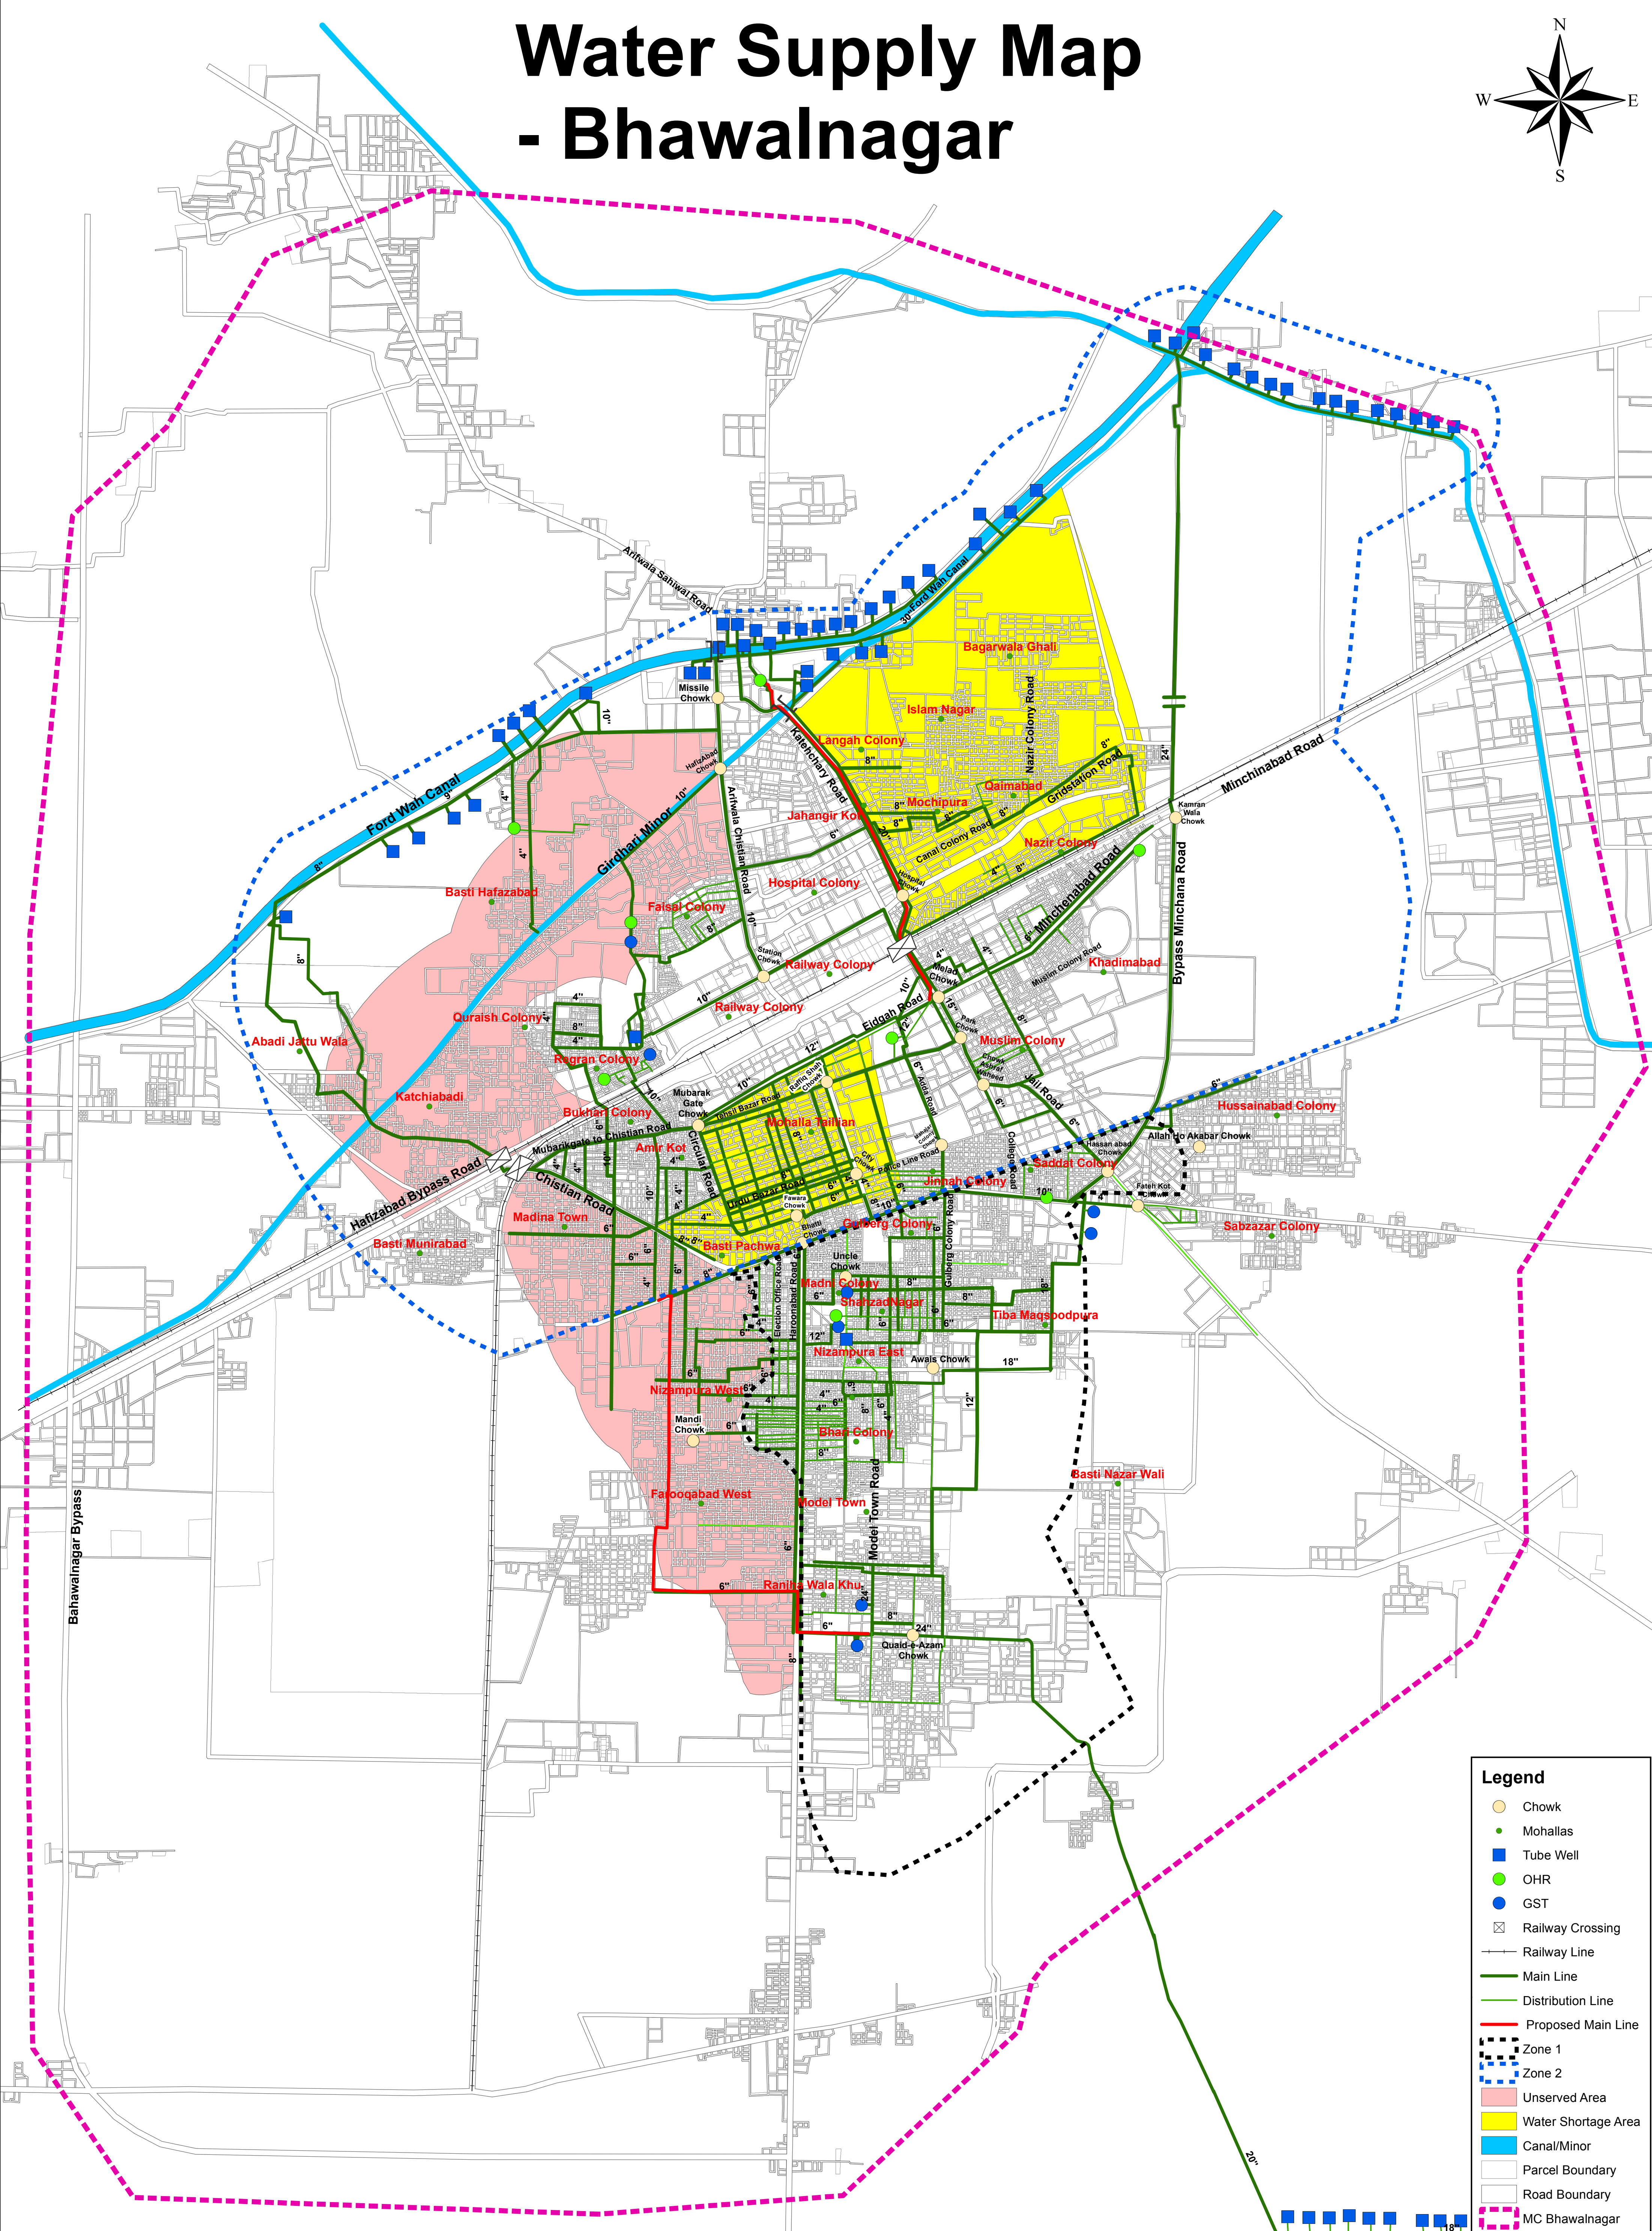

Water Supply Map - Bhawalnagar

Legend

- Chawk
- Mohallas
- Tube Well
- OHR
- GST
- Railway Crossing
- Railway Line
- Main Line
- Distribution Line
- Proposed Main Line
- Zone 1
- Zone 2
- Unserved Area
- Water Shortage Area
- Canal/Minor
- Parcel Boundary
- Road Boundary
- MC Bhawalnagar